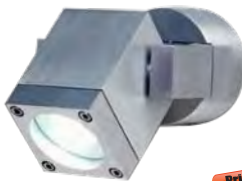

• Iota •
Solid Aluminium Adjustable GU10 Spotlight

Price Ex VAT
£ 45.00

- Adjustable Head
- Recommended Lamp: 5W LED GU10
- 240V
- IP Rating: IP54
- Indoor and Outdoor Use
- Dimensions: 125mm x 90mm x 80mm (L x W x H)